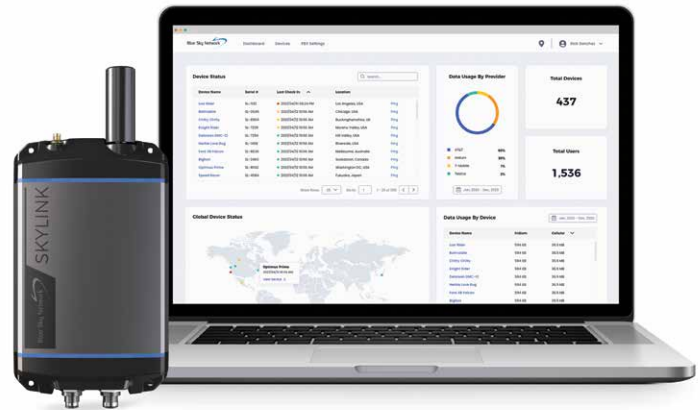

SOFTWARE FEATURES

INTERNET

- Cellular internet
- Satellite internet
- Ability to fail-over
- Ability to disable satellite data but not voice communication

VOICE

- Support for up to 2 FXS / FXO USB adapters
- Support for up to 20 SIP clients
- Call logs

CONFIGURATION

- Local configuration of SkyLink devices using Wi-Fi or Ethernet
- Remote configuration of SkyLink devices
- Bulk device configuration
- DHCP server, client, or static IP address
- Wi-Fi SSID and password
- POTS and SIP voice extensions

FIREWALL

- Firewall Profiles for quick and easy firewall setup
- Ability to apply different profiles per interface (satellite vs cellular)
- Advanced Rules that allow customers to add functionality beyond the set profiles

REPORTING

- Position and event reporting
- Customizable report rate
- Device data usage
- Network-wide data usage
- Data usage by transmission type
- Data usage by device type
- Device health monitoring
- Network-wide health monitoring
- Device diagnostics

MONITORING

- Device CPU and modem temperatures in real-time
- Modem signal strengths in real-time
- Modem data usage
- Least-cost routing status
- Voice call logs
- Device location monitoring
- Device health monitoring

DEVICE MANAGEMENT

- View status and customize settings in a web UI
- Firmware upgrade
- Factory reset
- Customizable schedule

ABOUT BLUE SKY NETWORK

Blue Sky Network offers innovative satellite solutions for worldwide voice, data, and fleet operations. Our pioneering platform, SkyRouter™, is an exclusive, customizable cloud-based portal for dual-mode tracking, analytics, and communications for real-time fleet monitoring and performance management. With our SkyRouter™ and SkyLink services, capture, display, disseminate, and port data from every asset in the field to the command center with uninterrupted global coverage.

Blue Sky Network is an Iridium Certus® service provider and value-added manufacturing partner.

CONTACT US

+1 858-551-3894

sales@blueskynetwork.com

www.blueskynetwork.com