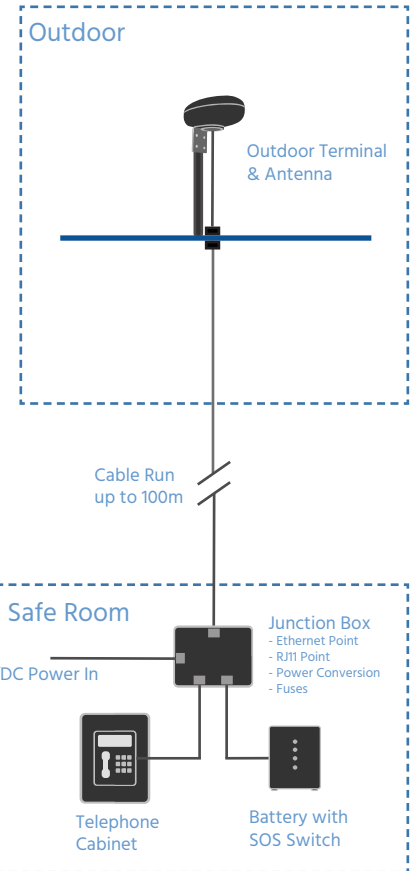

SKYLINK CITADEL INCLUDES

IRIDIUM CERTUS® OUTDOOR TERMINAL AND ANTENNA

- Maritime certified IEC 60945
- Available in white or black outer shell
- Vibration mount, pole and rail mount

100 METER CABLE

- Cable certified to IEC60332-3
- Heavy duty industrial metal turret connectors
- Includes Ethernet, DC voltage, SOS line, and RJ11 phone cable

POTS TELEPHONE WITH CABINET AND JUNCTION BOX

- Corded phone in lockable cabinet
- Additional captain's phone can be added to bridge
- Dialing instructions located inside cover

BATTERY BACKUP SYSTEM

- 24 - 48 hours battery life
- Built for maritime applications
- Exceeds IMO BMP4 for anti-piracy