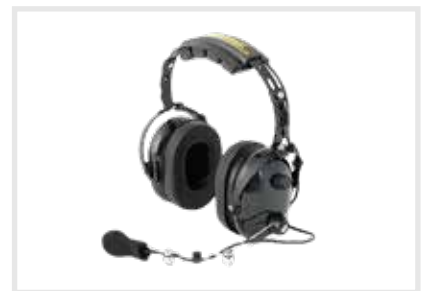

ASE 9575 BAGDOCK PUSH-TO-TALK

SUMMARY OF KEY FEATURES:

- › COMPLETE ON-THE-GO IRIDIUM PUSH-TO-TALK (PTT) KIT
- › NATURAL USE WITH PALM/SPEAKER MIC.
- › MAGNETIC MOUNT DUAL MODE (IRIDIUM/GPS) ANTENNA
- › EASY TEMPORARY INTEGRATION INTO VEHICLE OR FIELD CAMP
- › BUILT-IN RECHARGABLE BATTERY
- › CANVAS BAG PROVIDES EASY STORAGE AND TRANSPORTATION

ASE AND IRIDIUM PUSH-TO-TALK (PTT)

Iridium Extreme PTT Portable BAGDOCK

Shown below are the components that ship with, or integrate into the ASE-9575P-BAGDOCK KIT.

COMPONENT DETAILS

Magnetic Mount Antenna

Use on vehicles temporarily or easily use in field camp.

Integrated Battery

Stand alone operation. No need for additional power pack.

Use Third Party Gear

Connect other PTT accessories easily. Contact us for more info!

ASE-BAGDOCK

Voltage	6 VDC	Uses Iridium Charger
Power	12 Watts	Active Peak
Connections	Iridium SMA-F	GPS SMA-F
Operating Temp	-10 to 55 C	
Dimensions	13 x 6 x 4.5 in.	33 x 15 x 11.5 cm
Weight	3.5 lbs.	1.6 kg
Shipping Weight	6.0 lbs.	2.7 kg
Shipping Dimensions	16 x 14 x 8 in.	41 x 36 x 20 cm