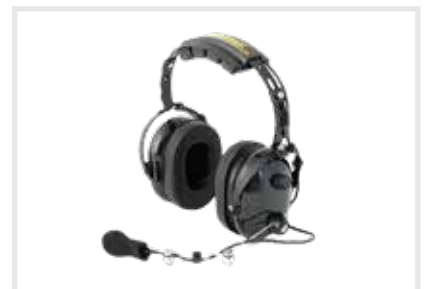

ASE 9575 BAGDOCK PUSH-TO-TALK

SUMMARY OF KEY FEATURES:

- › COMPLETE ON-THE-GO IRIDIUM PUSH-TO-TALK (PTT) KIT
- › NATURAL USE WITH PALM/SPEAKER MIC.
- › MAGNETIC MOUNT DUAL MODE (IRIDIUM/GPS) ANTENNA
- › EASY TEMPORARY INTEGRATION INTO VEHICLE OR FIELD CAMP
- › BUILT-IN RECHARGABLE BATTERY
- › CANVAS BAG PROVIDES EASY STORAGE AND TRANSPORTATION

ASE AND IRIDIUM PUSH-TO-TALK (PTT)

Iridium Extreme PTT Portable BAGDOCK

Shown below are the components that ship with, or integrate into the ASE-9575P-BAGDOCK KIT.

COMPONENT DETAILS

Magnetic Mount Antenna

Use on vehicles temporarily or easily use in field camp.

Integrated Battery

Stand alone operation. No need for additional power pack.

Use Third Party Gear

Connect other PTT accessories easily. Contact us for more info!

ASE-BAGDOCK

Voltage	6 VDC	Uses Iridium Charger
Power	12 Watts	Active Peak
Connections	Iridium SMA-F	GPS SMA-F
Operating Temp	-10 to 55 C	
Dimensions	13 x 6 x 4.5 in.	33 x 15 x 11.5 cm
Weight	3.5 lbs.	1.6 kg
Shipping Weight	6.0 lbs.	2.7 kg
Shipping Dimensions	16 x 14 x 8 in.	41 x 36 x 20 cm